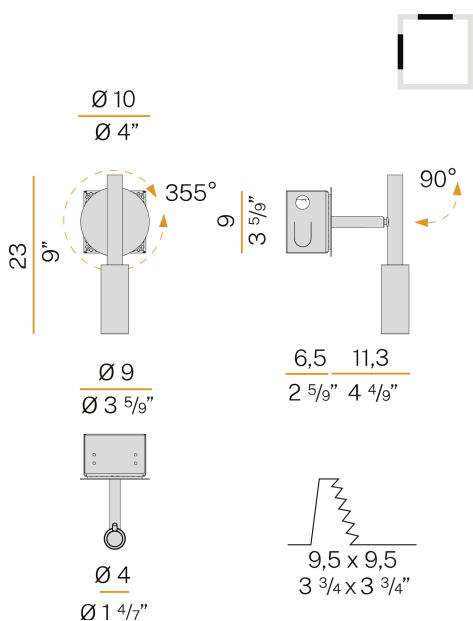

Turned brass end cap in polyacrylic paint.

Recessed housing for masonry or plasterboard, in pickled sheet metal in polyacrylic paint.

Pickled sheet metal brackets for plasterboard fixing.

Built-in hole dimension: 95x95mm (3,7x3,7")

Technical drawing

Application

Polar diagram